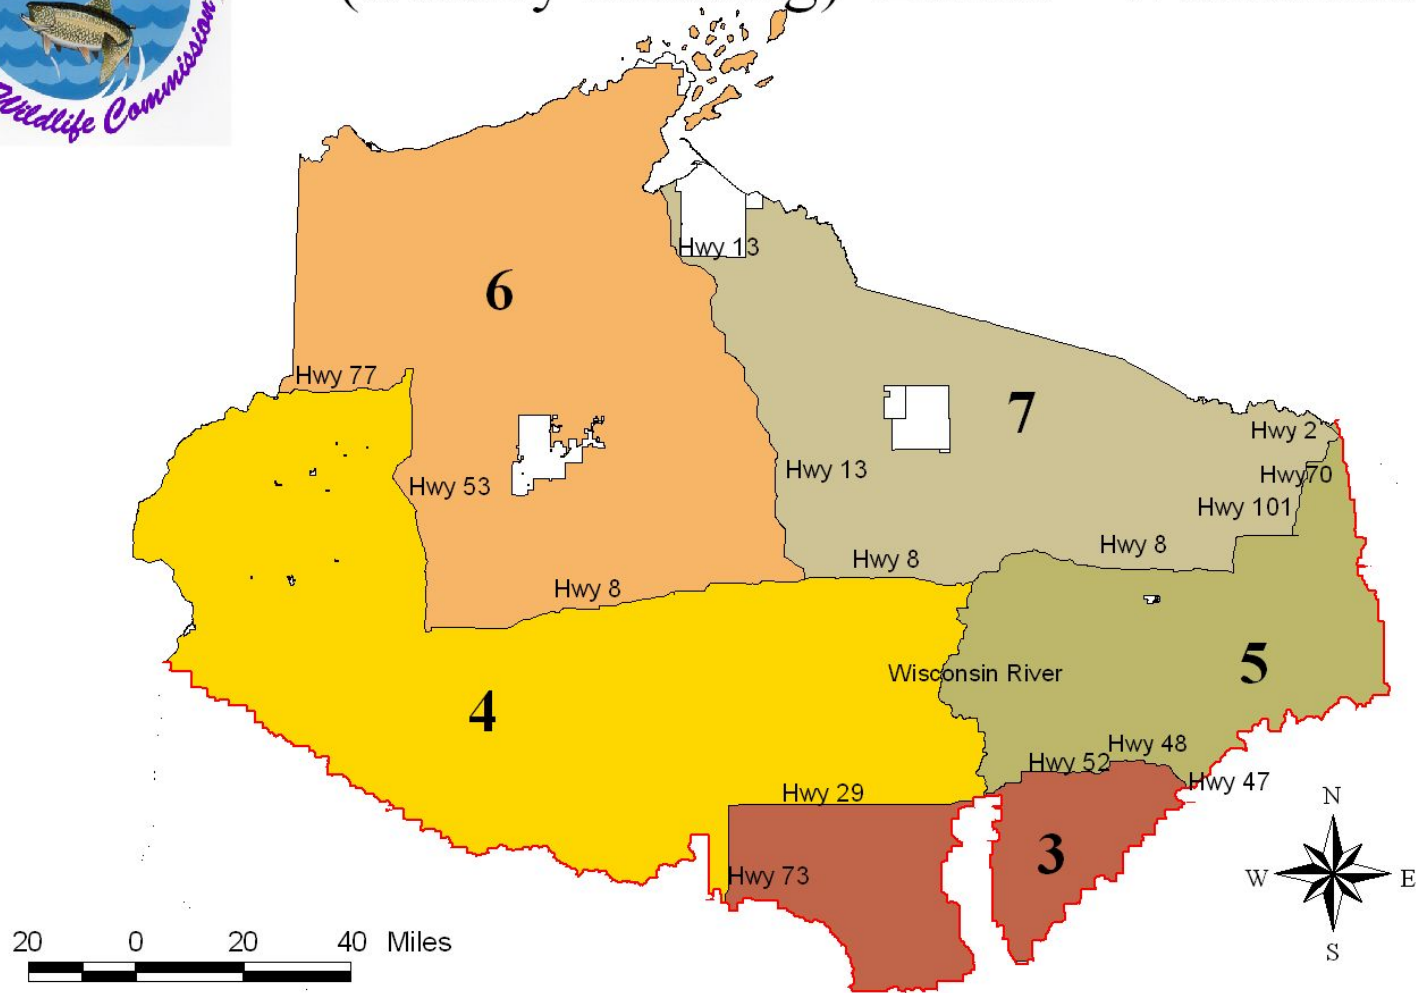

Tribal Management Units and Zones in the Wisconsin portion of the 1837 and 1842 Ceded Territories

Great Lakes Indian Fish & Wildlife Commission

P. O. Box 9
Odanah, WI 54861
(715) 682 – 6619

www.glifwc.org/regulations
www.glifwc-maps.org

Version 1.2
August 2008

Off Reservation Treaty Waawaashkeshikewin (Deer Hunting) Units - Wisconsin

The boundaries depicted on this map are representations and not intended to be legally binding.

Off Reservation Treaty Ojigiwewin (Fisher Trapping) Zones - Wisconsin

The boundaries depicted on this map are representations and not intended to be legally binding.

Off Reservation Treaty Mizisekewin (Turkey Hunting) Zones - Wisconsin

The boundaries depicted on this map are representations and not intended to be legally binding.

Off Reservation Treaty Makwakewin (Bear Hunting) Zones - Wisconsin

The boundaries depicted on this map are representations and not intended to be legally binding.