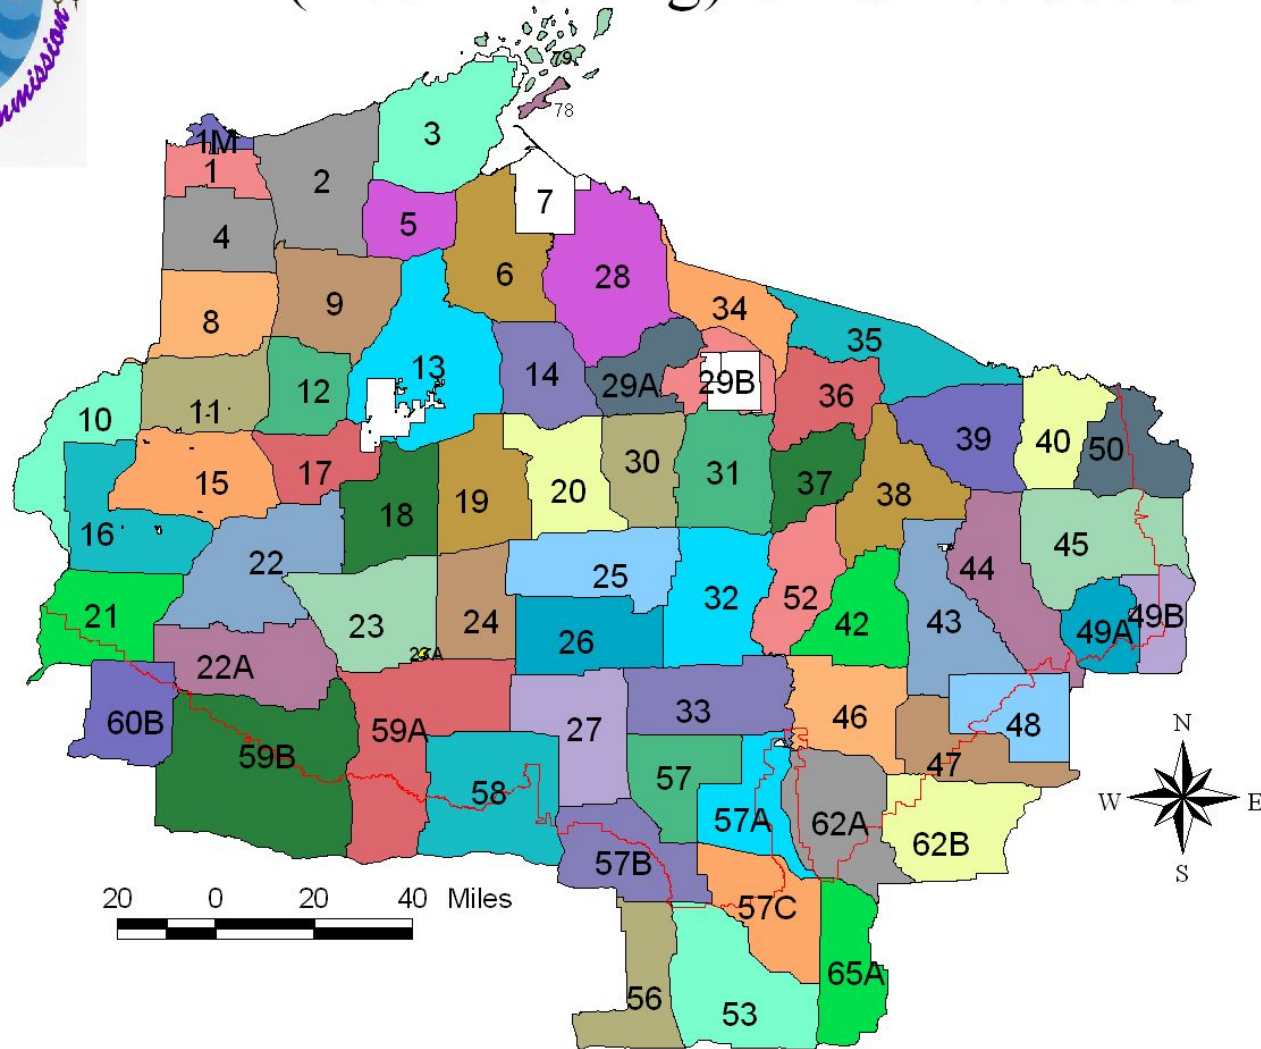

Tribal Management Units and Zones in the Wisconsin portion of the 1837 and 1842 Ceded Territories

Great Lakes Indian Fish & Wildlife Commission

P. O. Box 9
Odanah, WI 54861
(715) 682 – 6619

www.glifwc.org/regulations
www.glifwc-maps.org

Version 1.2
August 2008

Off Reservation Treaty Waawaashkeshikewin (Deer Hunting) Units - Wisconsin

The boundaries depicted on this map are representations and not intended to be legally binding.

Off Reservation Treaty Ojigiwewin (Fisher Trapping) Zones - Wisconsin

The boundaries depicted on this map are representations and not intended to be legally binding.

Off Reservation Treaty Mizisekewin (Turkey Hunting) Zones - Wisconsin

The boundaries depicted on this map are representations and not intended to be legally binding.

Off Reservation Treaty Makwakewin (Bear Hunting) Zones - Wisconsin

The boundaries depicted on this map are representations and not intended to be legally binding.