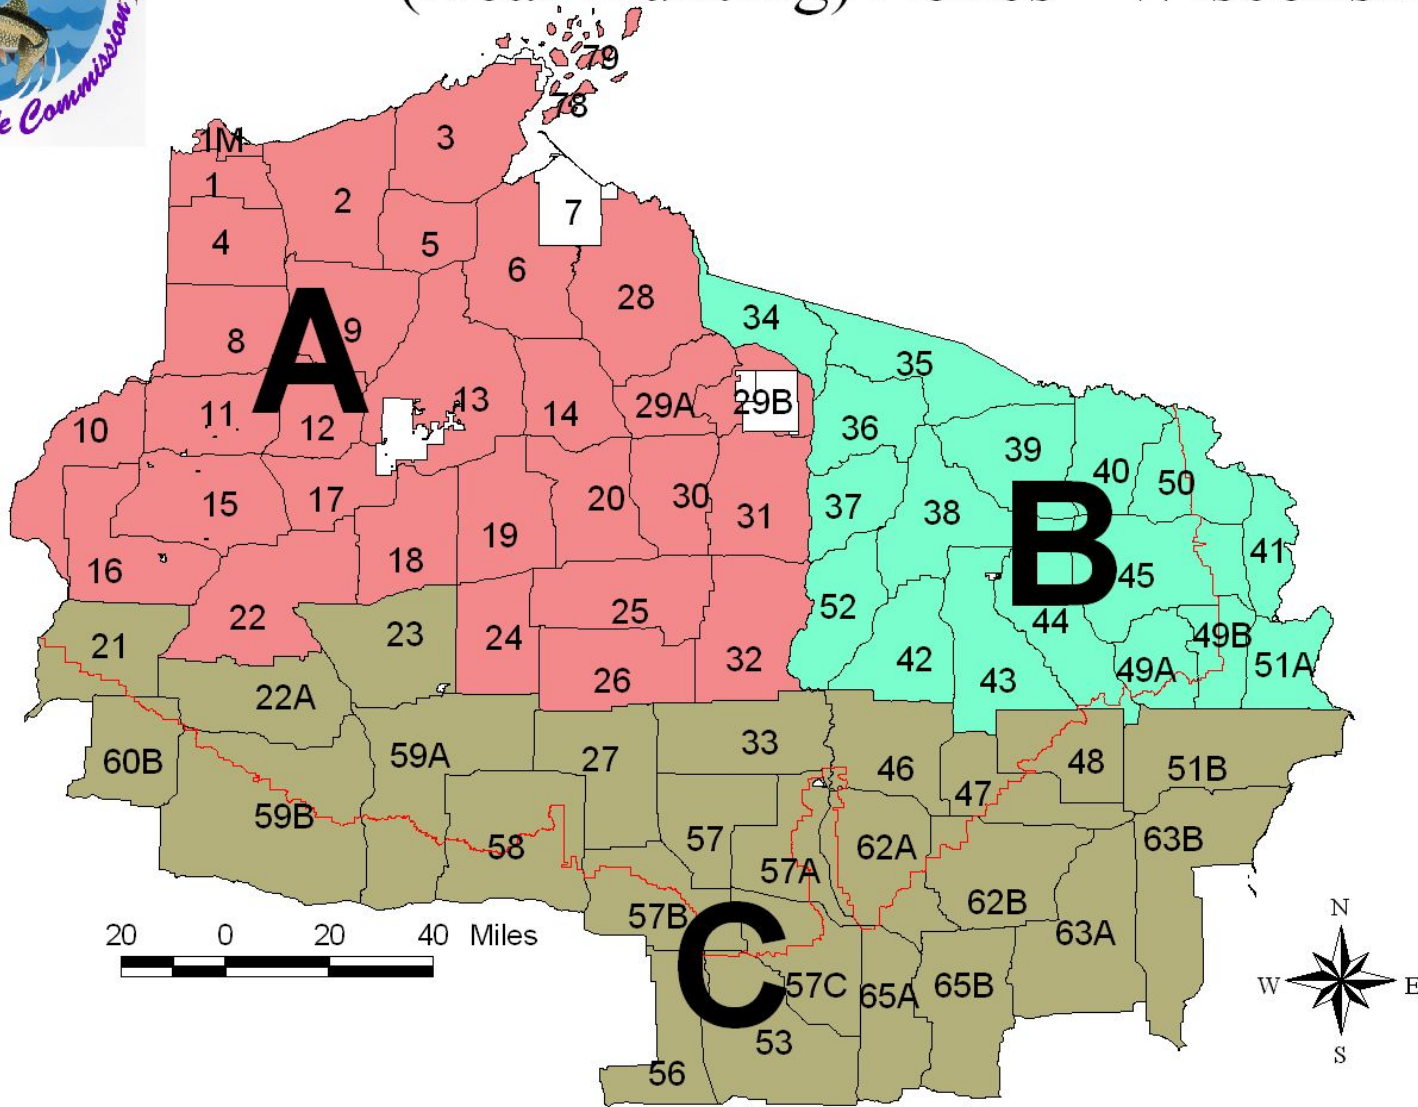

Version 1.2
August 2008

Off Reservation Treaty Waawaashkeshikewin (Deer Hunting) Units - Wisconsin

The boundaries depicted on this map are representations and not intended to be legally binding.

Off Reservation Treaty Ojigiwewin (Fisher Trapping) Zones - Wisconsin

The boundaries depicted on this map are representations and not intended to be legally binding.

Off Reservation Treaty Mizisekewin (Turkey Hunting) Zones - Wisconsin

The boundaries depicted on this map are representations and not intended to be legally binding.

Off Reservation Treaty Makwakewin (Bear Hunting) Zones - Wisconsin

The boundaries depicted on this map are representations and not intended to be legally binding.