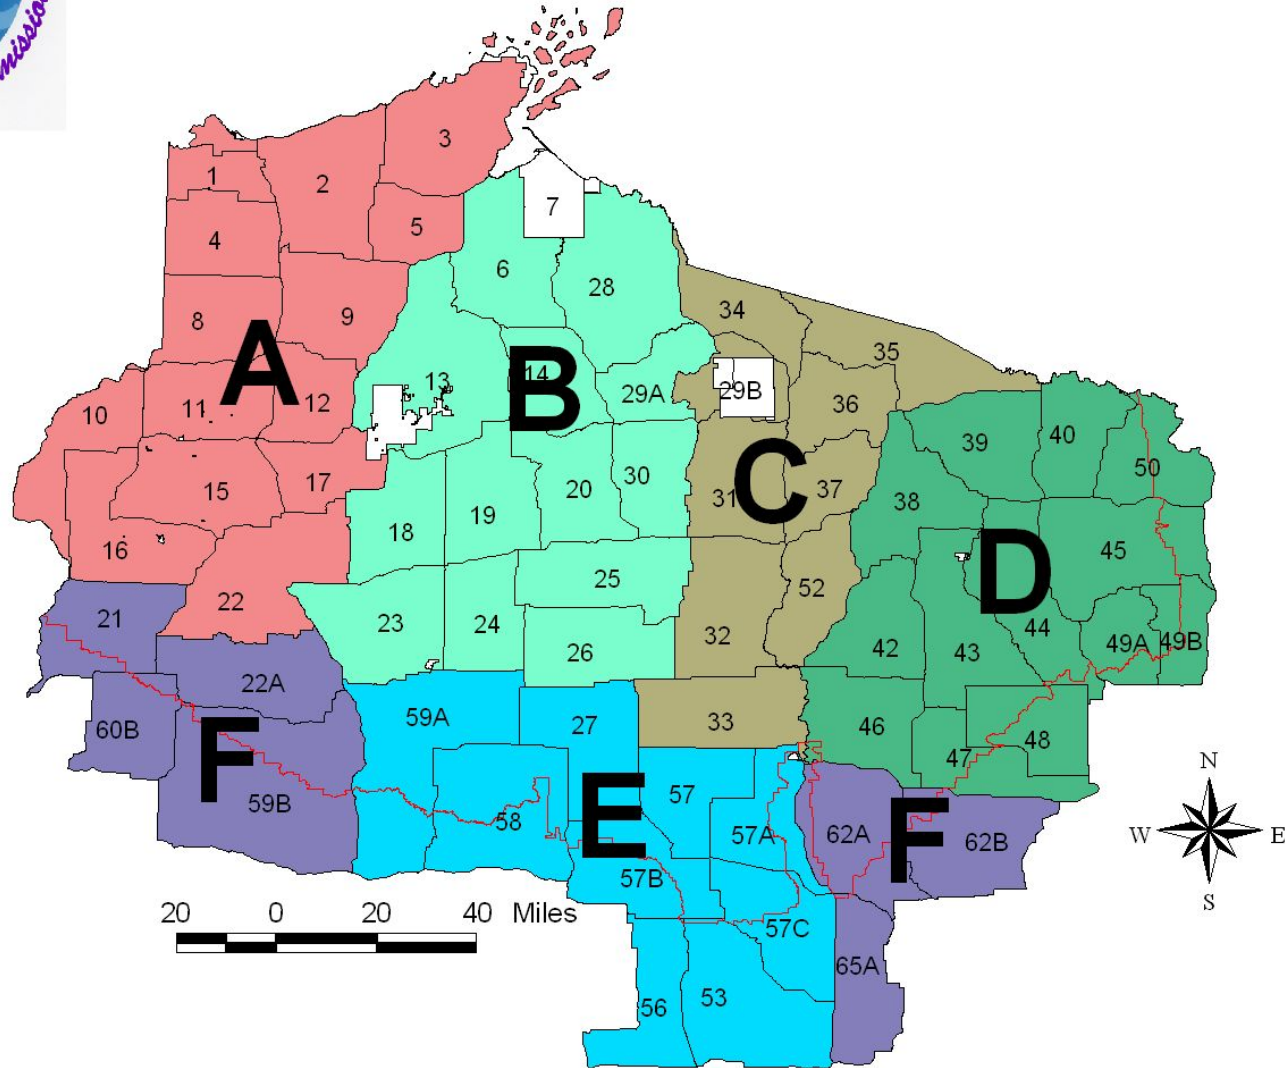

Tribal Management Units and Zones in the Wisconsin portion of the 1837 and 1842 Ceded Territories

Great Lakes Indian Fish & Wildlife Commission

P. O. Box 9
Odanah, WI 54861
(715) 682 – 6619

www.glifwc.org/regulations
www.glifwc-maps.org

Version 1.2
August 2008

Off Reservation Treaty Waawaashkeshikewin (Deer Hunting) Units - Wisconsin

The boundaries depicted on this map are representations and not intended to be legally binding.

Off Reservation Treaty Ojigiwewin (Fisher Trapping) Zones - Wisconsin

The boundaries depicted on this map are representations and not intended to be legally binding.

Off Reservation Treaty Mizisekewin (Turkey Hunting) Zones - Wisconsin

The boundaries depicted on this map are representations and not intended to be legally binding.

Off Reservation Treaty Makwakewin (Bear Hunting) Zones - Wisconsin

The boundaries depicted on this map are representations and not intended to be legally binding.