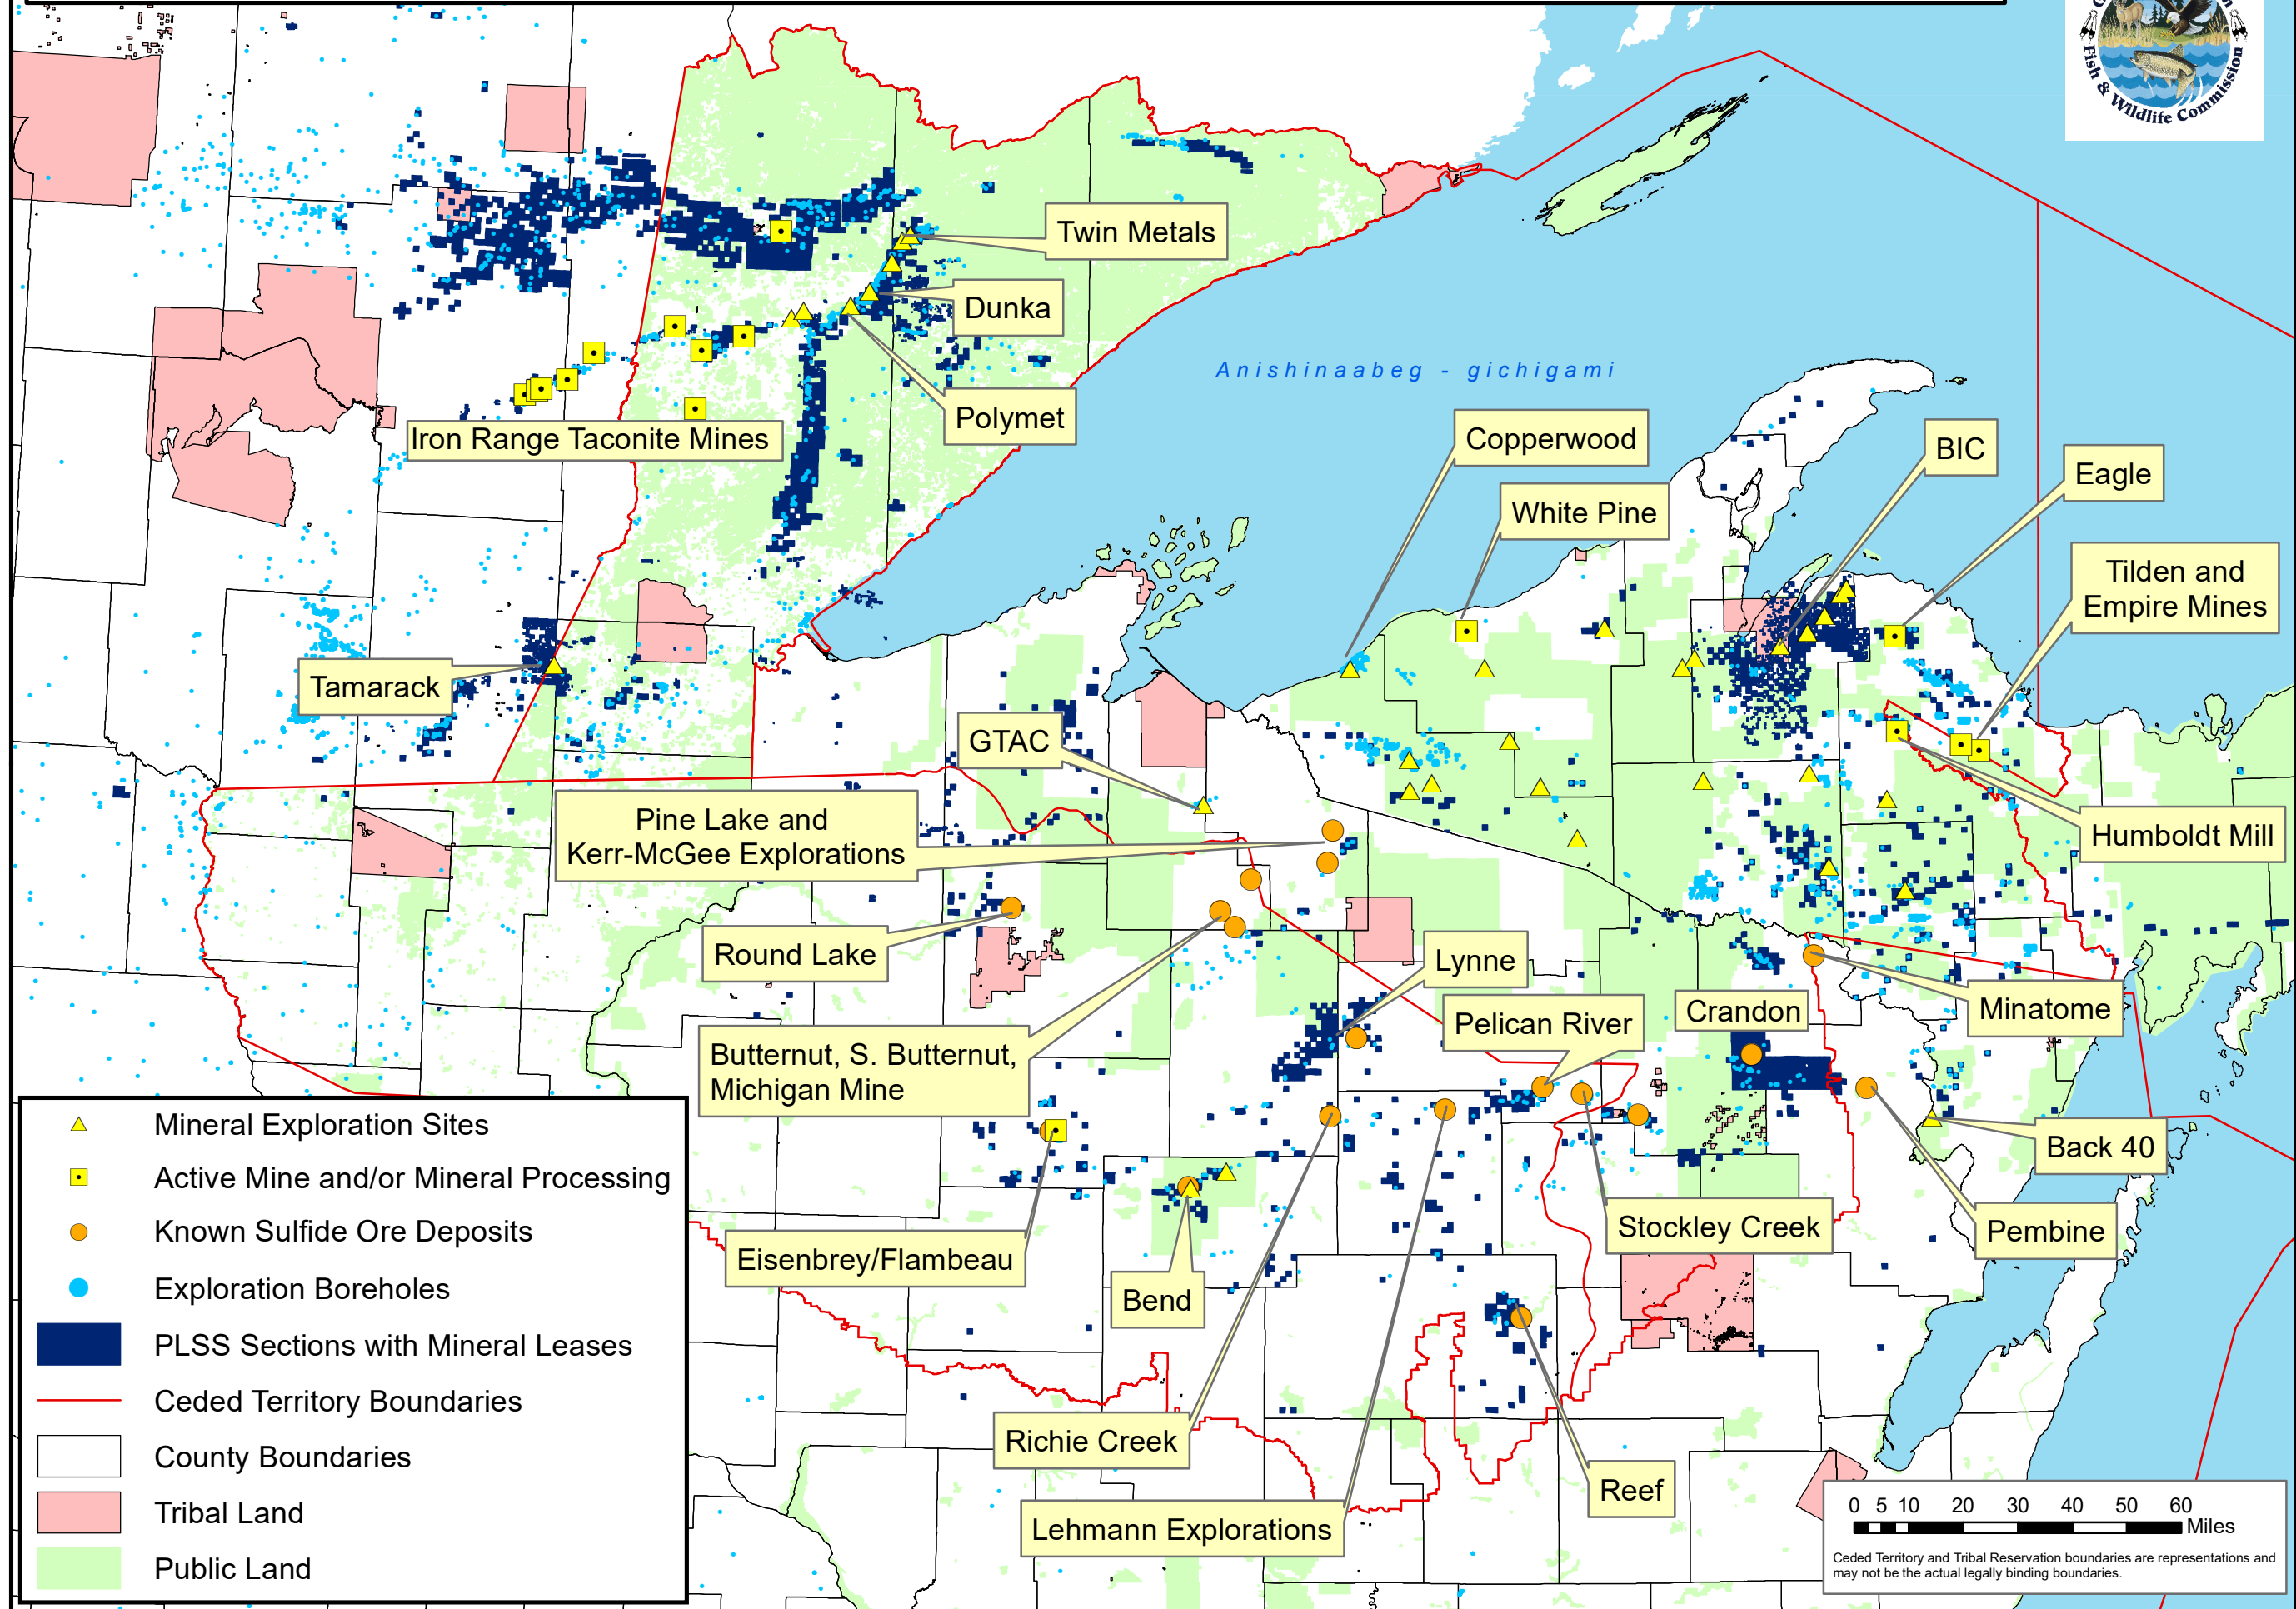

Metallic Mineral Mines, Leases, and Exploration Boreholes in the Ceded Territories

- ▲ Mineral Exploration Sites
- Active Mine and/or Mineral Processing
- Known Sulfide Ore Deposits
- Exploration Boreholes
- PLSS Sections with Mineral Leases
- Ceded Territory Boundaries
- County Boundaries
- Tribal Land
- Public Land

0 5 10 20 30 40 50 60 Miles
 Ceded Territory and Tribal Reservation boundaries are representations and may not be the actual legally binding boundaries.